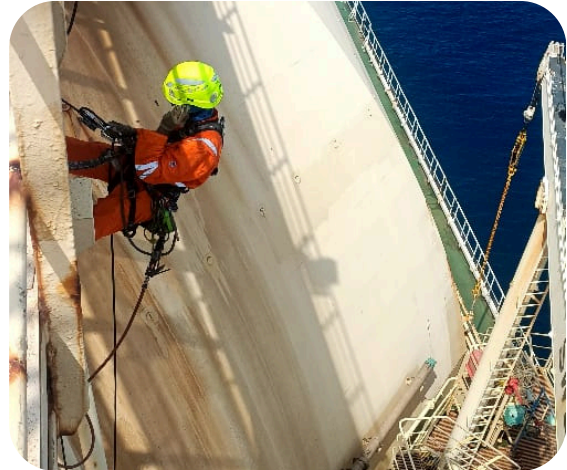

www.mermaidinspection.com