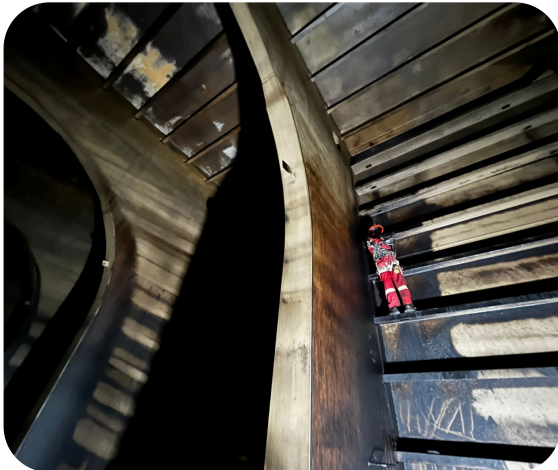

www.mermaidinspection.com

OUR VISION

To become a trusted leader in inspection, maintenance, and rope access services by delivering safe, reliable, and innovative solutions across marine, offshore, and industrial sectors.

“

Where access
is

DIFFICULT,
we deliver
PRECISION,
SAFETY, AND
RESULTS

”

Rope Access | Inspection | Maintenance

www.mermaidinspection.com

www.mermaidinspection.com

www.mermaidinspection.com